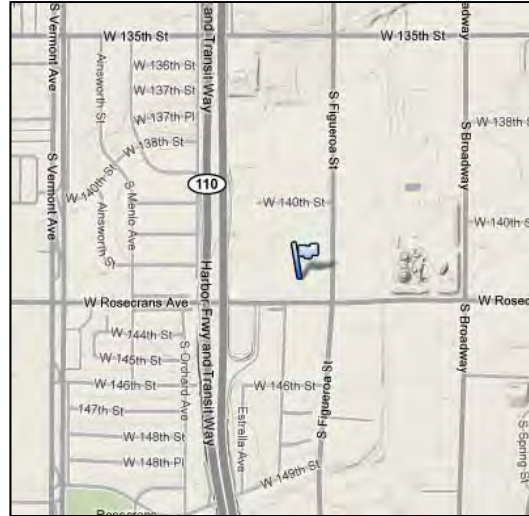

Getting Here

621 W Rosecrans Ave #108, Gardena, CA 90248

If driving eastbound on Rosecrans, need to execute a U-turn at Figueroa St

If driving from 110 northbound, turn right on Rosecrans, then execute a U-turn at Figueroa St

If driving westbound on Rosecrans, simply turn right directly into premises

Getting Here

621 W Rosecrans Ave #108, Gardena, CA 90248

Our Building
621 W Rosecrans Ave, Gardena, CA 90247

Getting Here

621 W Rosecrans Ave #108, Gardena, CA 90248

Front Gate

Open hours: 9a to 6pm Mon – Fri
Call: 310-545-5269 if after hours

Parking

621 W Rosecrans Ave #108, Gardena, CA 90248

No parking allowed (reserved)

Okay place to Park

Best place to park

Front (Main) Driveway Gate
Open hours: 9a to 6pm Mon – Fri
Call: 310-545-5269 if after hours